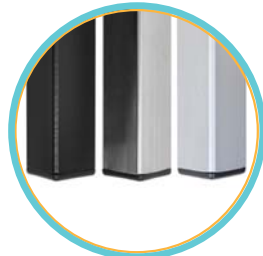

dock (LEGS: ROUND OR SQUARE, BLACK, CHROME, OR SILVER METALLIC. MINI 15" HEIGHT AVAILABLE)

go2 (AVAILABLE SILVER METALLIC ARM)

hover (MINI 15" HEIGHT AVAILABLE)

kudl (4-LEG METAL FRAME AVAILABLE WITH BLACK, CHROME, OR SILVER METALLIC LEGS)

tables (LEGS: ROUND OR SQUARE, BLACK, CHROME, OR SILVER METALLIC, 16" OR 21" HEIGHT)

highlighted features

Square Leg