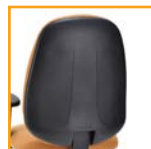

4-way adjustable, extendable slide, rotating arm pad (TF)

Upgrade Base Options

Black composite spider base (BSB)

Polished aluminum spider base (PAB)

Cast aluminum chrome base (CAC)

Cast aluminum black base (CAB)

Outer Back Options

Standard hard plastic outer back shell

Optional upholstered outer back (UOB)

stacking chair & multipurpose options

Durability Option

Black ballistic nylon outer back BN

Frame Color Option