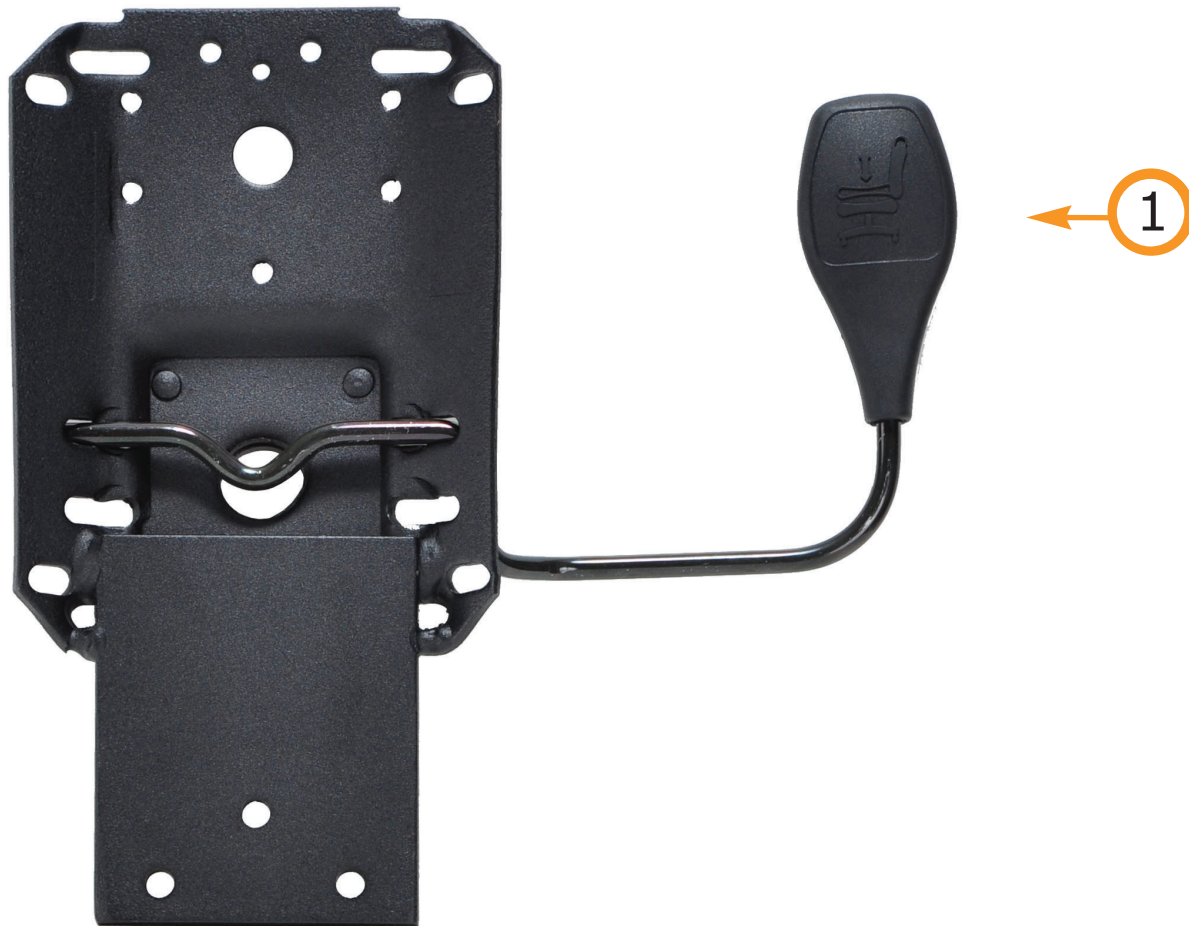

Q30 - HD Swivel

Mechanism Instructions

- ① **Pneumatic Lift Adjustment:**
Lift lever towards seat to activate height adjustment.
All adjustments are made while seated.