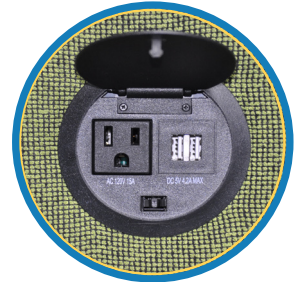

Round Leg

Square Leg

Power Port

Ganging Connector

Stitching

options & upgrades

Code	Description	List Price
<u>LEGS - Set of 4</u>		
LRB	Round Leg BLACK finish.	N/C
LRC	Round Leg CHROME finish.	\$26
LRSM	Round Leg SILVER METALLIC finish.	N/C
LSB	Square Leg BLACK finish.	N/C
LSC	Square Leg CHROME finish.	\$26
LSSM	Square Leg SILVER METALLIC finish.	N/C
<u>SWING AWAY TABLE TOP WITH SUPPORT ARM (Please specify Table Top Finish)</u>		
TRB	Swing away table top, RIGHT hand install, with BLACK finish support arm.	\$442
TRC	Swing away table top, RIGHT hand install, with CHROME finish support arm.	\$468
TRSM	Swing away table top, RIGHT hand install, with SILVER METALLIC finish support arm.	\$442
TLB	Swing away table top, LEFT hand install, with BLACK finish support arm.	\$442
TLC	Swing away table top, LEFT hand install, with CHROME finish support arm.	\$468
TLSM	Swing away table top, LEFT hand install, with SILVER METALLIC finish support arm.	\$442
<u>SWING AWAY TABLE TOP FINISH</u>		
	Standard Choices with matching edge: White Driftwood, Carter Oak, Designer White, Kensington Maple, Fonthill Pear, Wild Cherry, Montana Walnut, Empire Mahogany, Cafelle, or Black.	N/C
SL	Wilsonart® laminate finishes ending with code 60 are available standard choices.	N/C
UL	Upgrade laminate choices, call for pricing.	CFP
<u>GLIDES</u>		
AHG	Adjustable height glides.	\$42
AHGV	Adjustable height VCT Floor saver glides. Prevents damage to VCT tile. Not for use on carpet.	\$62
<u>POWER PORT</u> (each power port consists of 2 USB ports and 1 standard electric outlet. (1) 72" power cable will also be provided per dock)		
PPR	Power Port, RIGHT side install.	\$224
PPL	Power Port, LEFT side install.	\$224
PPC	Power Port, CENTER front install.	\$224
<u>SPECIALTY</u>		
DGC	Dock ganging connector. All Dock products are pre-prepped to receive connecting bracket.	\$52
UC	Upholstery combination. See Page 2 for further instructions.	\$44
CAL	Flame Guard – Chair made to conform to CAL 133 spec.	\$57 per yard used