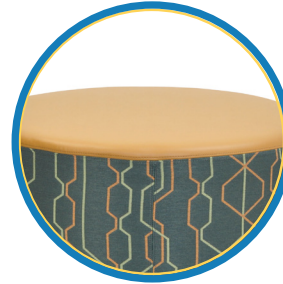

Upholstery Combination